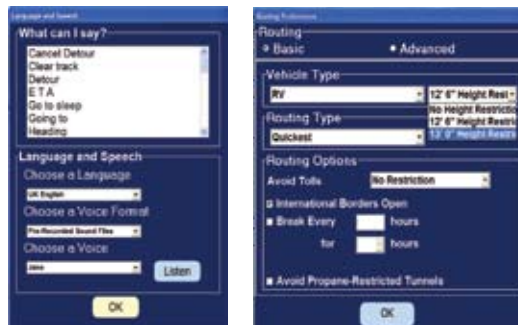

Two-Way Voice Technology

Gives detailed spoken instructions and responds to 25 pre-determined voice commands

Customizable Display

Get important information fast including speed, elevation, altitude and more

Lane Change Warnings

Alerts you early to upcoming left exits

Side of Street Notification

Tells you which side of the street your destination is on

2D Map Display

Versatile and dynamic screen allows you to auto zoom to the next turn, the next stop, or instantly close in on your current position.

Drivers Safety Display

The safety screen with at-a-glance instructions limits distractions on the road.

RV Routing Profiles

Choose between the included routing options of quickest, shortest, 12'6" and 13' height restriction or customize and save your own routing profiles.