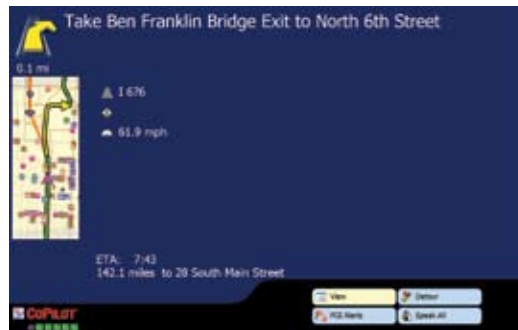

Lane Change Warnings

Alerts you early to upcoming left exits

Side of Street Notification

Tells you which side of the street your destination is on

2D Map Display

Versatile and dynamic screen allows you to auto zoom to the next turn, the next stop, or instantly close in on your current position.

Drivers Safety Display

The safety screen with at-a-glance instructions limits distractions on the road.

RV Routing Profiles

Choose between the included routing options of quickest, shortest, 12'6" and 13' height restriction or customize and save your own routing profiles.